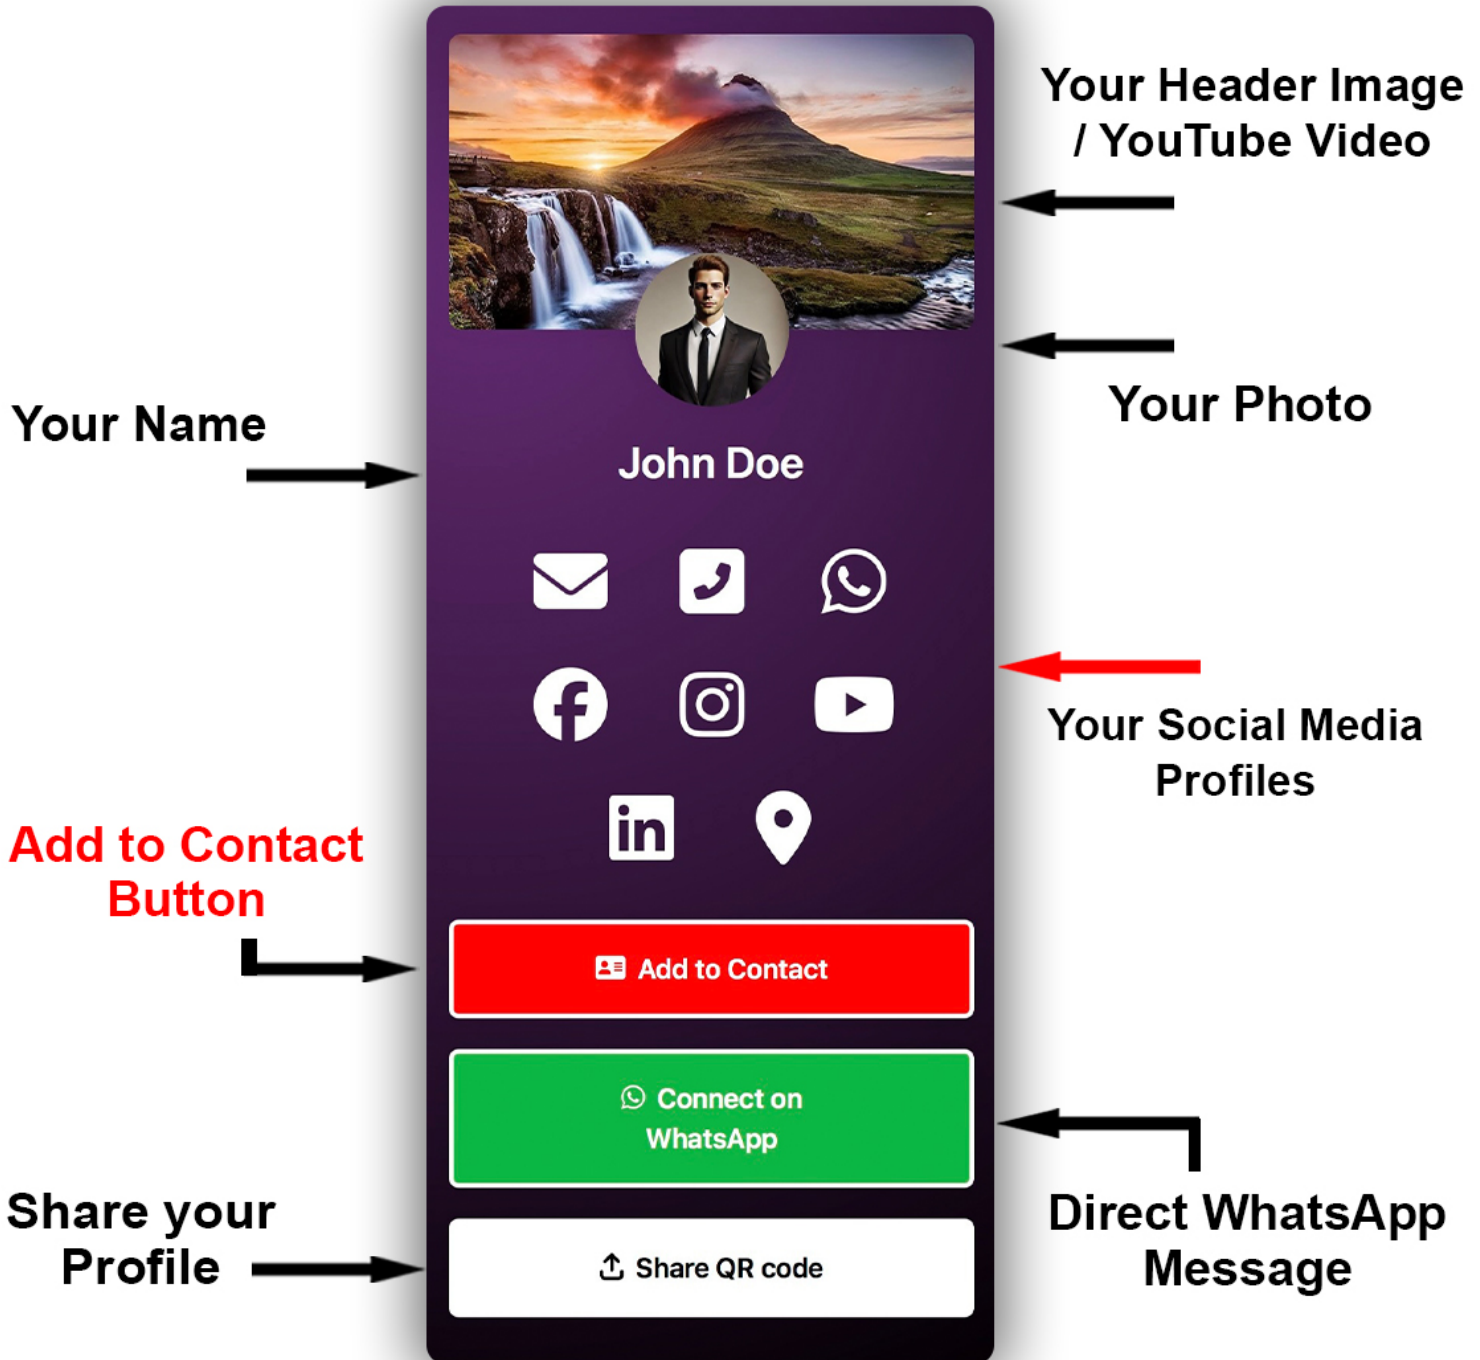

THE CARD

Just tap it!

SMART PAPER VISITING CARD

Product Brochure

Do you Know?

What are THECARD Smart Paper Visiting Cards?

THECARD Smart Paper Visiting Cards are not the traditional Paper Visiting Cards they come equipped with dynamic QR Code for seamless contact sharing and also allow instant access to your Digital Profile. Which includes Your Contact Details / Social Media Links / Portfolio / Business Details with a Add to Contact Button. You can update your profile, links, or business information anytime—no need to reprint the card.

Where and when can you use THECARD Smart Paper Visiting Cards?

You can use THECARD Smart Paper Visiting Cards at meetings, events, expos, or client visits—anywhere you network or make professional connections. Since they work with QR Codes, they're perfect for anytime, anywhere sharing—just scan to connect instantly.

NO YEARLY / MONTHLY RENEWAL REQUIRED

Please Note: You will be charged ₹49 for Updating your Profile Data*

PRICING

**Non Tearable Smart
Paper Visiting Cards
Standard Corners**

Quantity	One Side	Both Side
100	₹ 799	₹ 899
200	₹ 1,099	₹ 1,299
500	₹ 1,799	₹ 2,399
1000	₹ 3,099	₹ 4,099

NO YEARLY / MONTHLY RENEWAL REQUIRED

Please Note: You will be charged ₹49 for Updating your Profile Data*

CLASSIC LANDING PAGE

MODERN LANDING PAGE

Design 1

Design 2

Design 3

JOHN DOE
Solution Manager