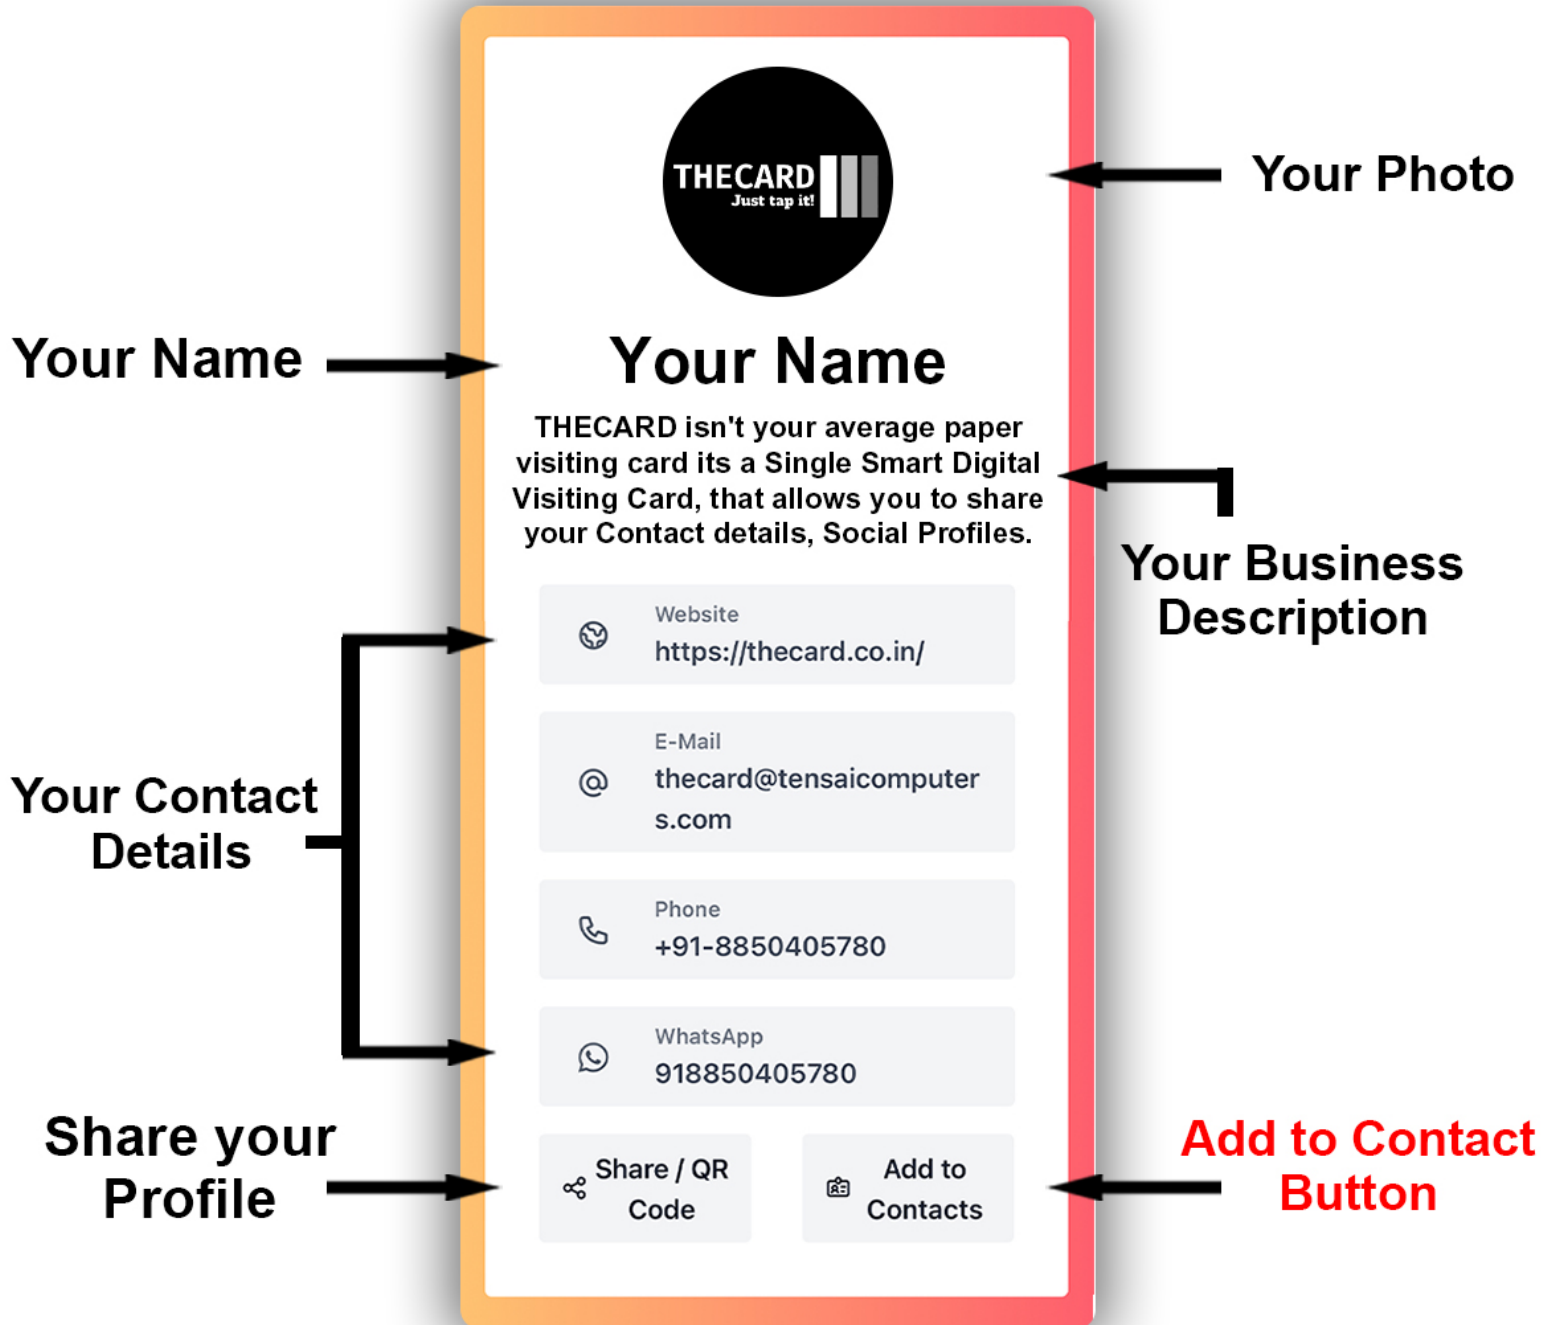

THE CARD

Just tap it!

SMART PAPER VISITING CARD

Product Brochure

Do you Know?

What are THECARD Smart Paper Visiting Cards?

THECARD Smart Paper Visiting Cards are not the traditional Paper Visiting Cards they come equipped with dynamic QR Code for seamless contact sharing and also allow instant access to your Digital Profile. Which includes Your Contact Details / Social Media Links / Portfolio / Business Details with a Add to Contact Button. You can update your profile, links, or business information anytime—no need to reprint the card.

Where and when can you use THECARD Smart Paper Visiting Cards?

You can use THECARD Smart Paper Visiting Cards at meetings, events, expos, or client visits—anywhere you network or make professional connections. Since they work with QR Codes, they're perfect for anytime, anywhere sharing—just scan to connect instantly.

NO YEARLY / MONTHLY RENEWAL REQUIRED

Please Note: You will be charged ₹49 for Updating your Profile Data*

PRICING

**Non Tearable Smart
Paper Visiting Cards
Standard Corners**

Quantity	One Side	Both Side
100	₹ 799	₹ 899
200	₹ 1,099	₹ 1,299
500	₹ 1,799	₹ 2,399
1000	₹ 3,099	₹ 4,099

NO YEARLY / MONTHLY RENEWAL REQUIRED

Please Note: You will be charged ₹49 for Updating your Profile Data*

CLASSIC LANDING PAGE

MODERN LANDING PAGE

Design 1

Design 2

Design 3

JOHN DOE
Solution Manager